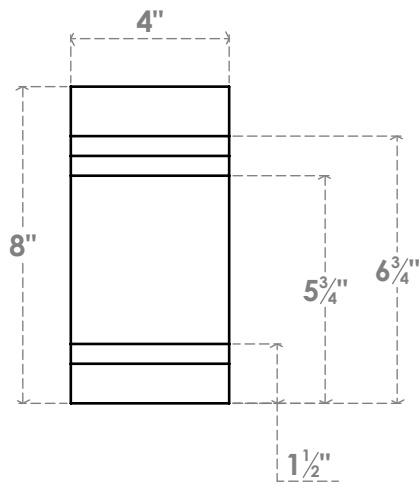

RFTP04X08X20PEC

4"W X 8"H X 20"L PESCADERO ARCHITECTURAL GRADE PVC RAFTER TAIL

EKENA MILLWORK
 2300 WEST MAIN ST.
 CLARKSVILLE, TX 75426
 TOLL FREE: 866-607-0453
 WWW.EKENAMILLWORK.COM

NOTES

1. INSTALLATION TO BE COMPLETED IN ACCORDANCE WITH MANUFACTURER'S SPECIFICATIONS.
2. DRAWING MAY NOT BE TO SCALE
3. THIS DRAWING IS INTENDED FOR DESIGN AND PLANNING PURPOSES ONLY.
4. ALL INFORMATION CONTAINED HEREIN WAS CURRENT AT THE TIME OF DEVELOPMENT BUT MUST BE REVIEWED AND APPROVED BY THE PRODUCT MANUFACTURER TO BE CONSIDERED ACCURATE.
5. ARCHITECTURAL GRADE PVC PRODUCTS ARE MADE FROM EXPANDED CELLULAR PVC AND COME NATURALLY WHITE BUT MAY BE PAINTED