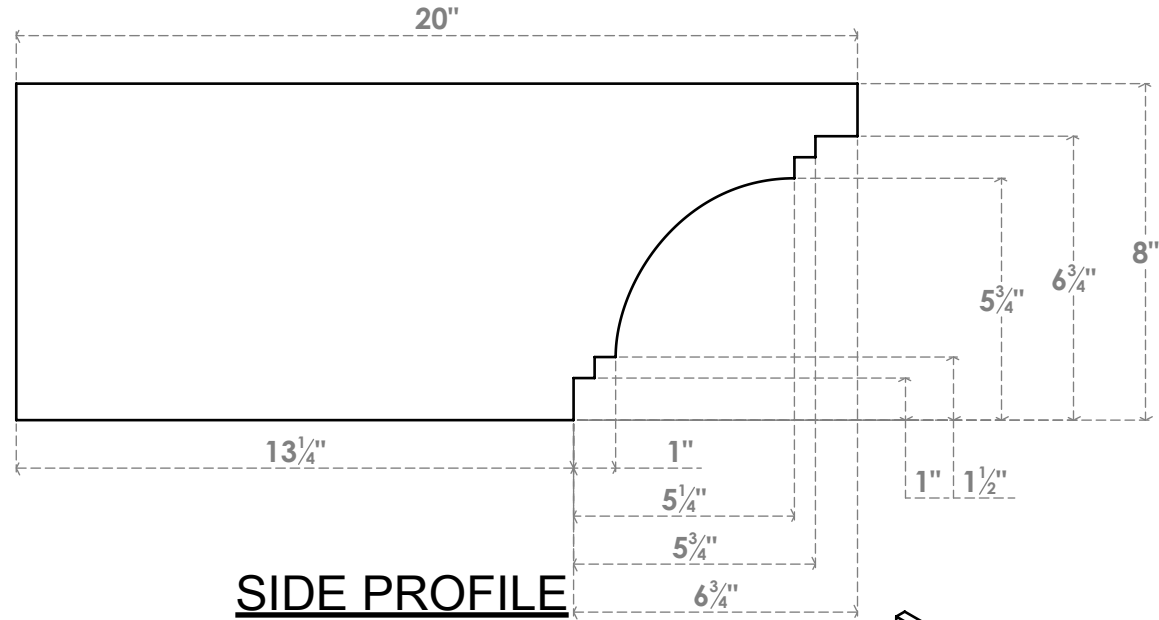

RFTP04X08X20PEC

4"W X 8"H X 20"L PESCADERO ARCHITECTURAL GRADE PVC RAFTER TAIL

EKENA MILLWORK
 2300 WEST MAIN ST.
 CLARKSVILLE, TX 75426
 TOLL FREE: 866-607-0453
 WWW.EKENAMILLWORK.COM

NOTES

1. INSTALLATION TO BE COMPLETED IN ACCORDANCE WITH MANUFACTURER'S SPECIFICATIONS.
2. DRAWING MAY NOT BE TO SCALE
3. THIS DRAWING IS INTENDED FOR DESIGN AND PLANNING PURPOSES ONLY.
4. ALL INFORMATION CONTAINED HEREIN WAS CURRENT AT THE TIME OF DEVELOPMENT BUT MUST BE REVIEWED AND APPROVED BY THE PRODUCT MANUFACTURER TO BE CONSIDERED ACCURATE.
5. ARCHITECTURAL GRADE PVC PRODUCTS ARE MADE FROM EXPANDED CELLULAR PVC AND COME NATURALLY WHITE BUT MAY BE PAINTED